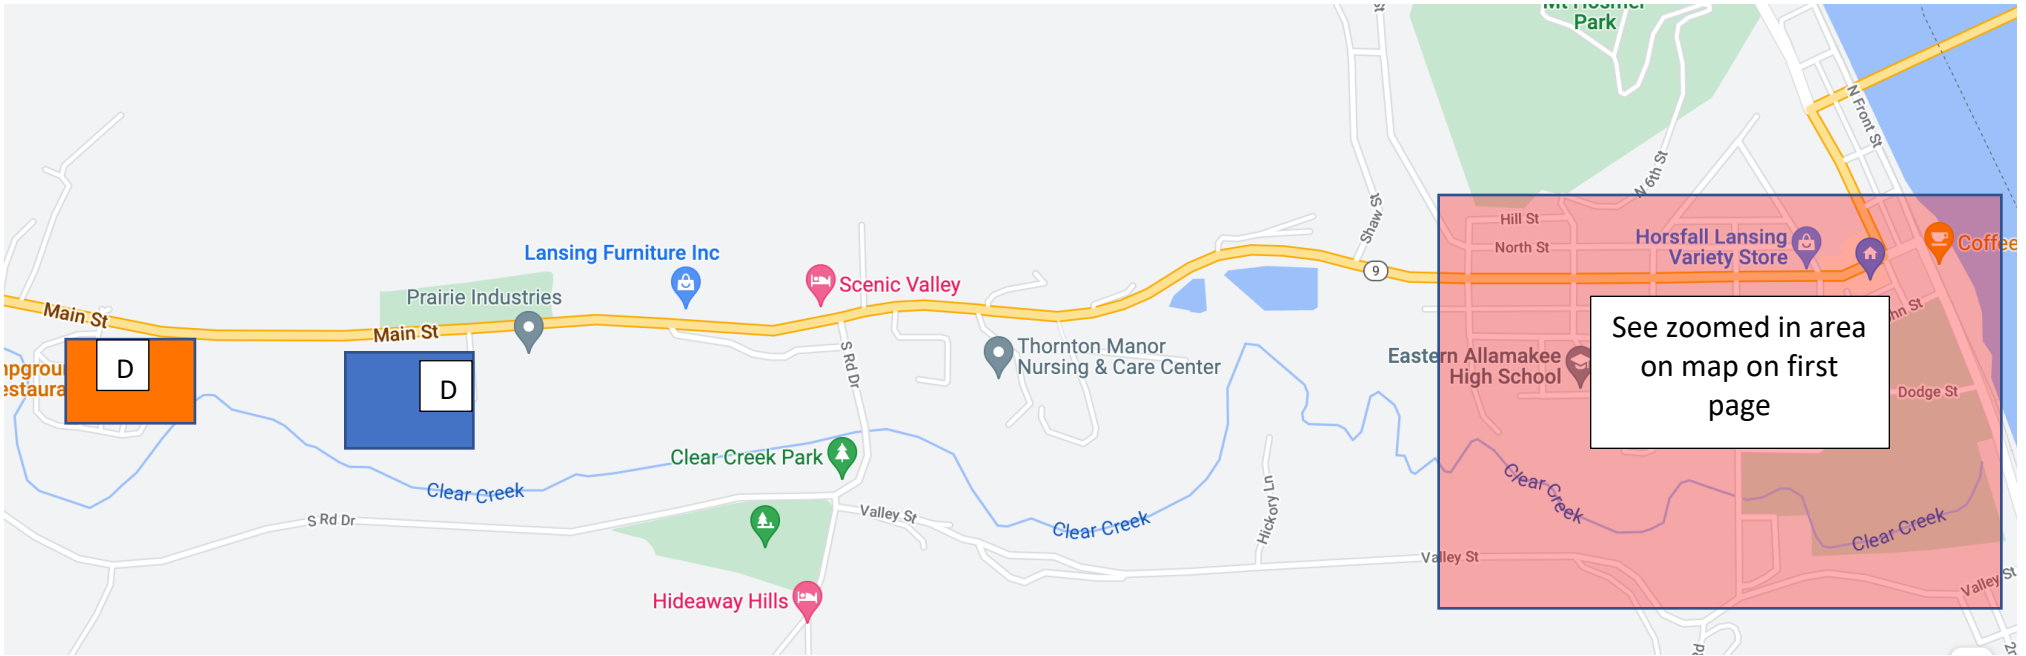

- Information Center and Lansing Merchandise

- Public Bathrooms

- Public Showers

- Food Box Pick-Up

- ATM

- Fire Station

- Gas Station

- Police Station

- Post Office

CHARTER Locations:

- Pork Bellies

- ARGO

- Brancel Charters

- Out of Staters

- Shuttle Stop

- Local Attraction

- Grocery Store

- Storm Shelter

- Long term General Parking Lot

- Red Barn Campground and Restaurant

- Shuttle Stop