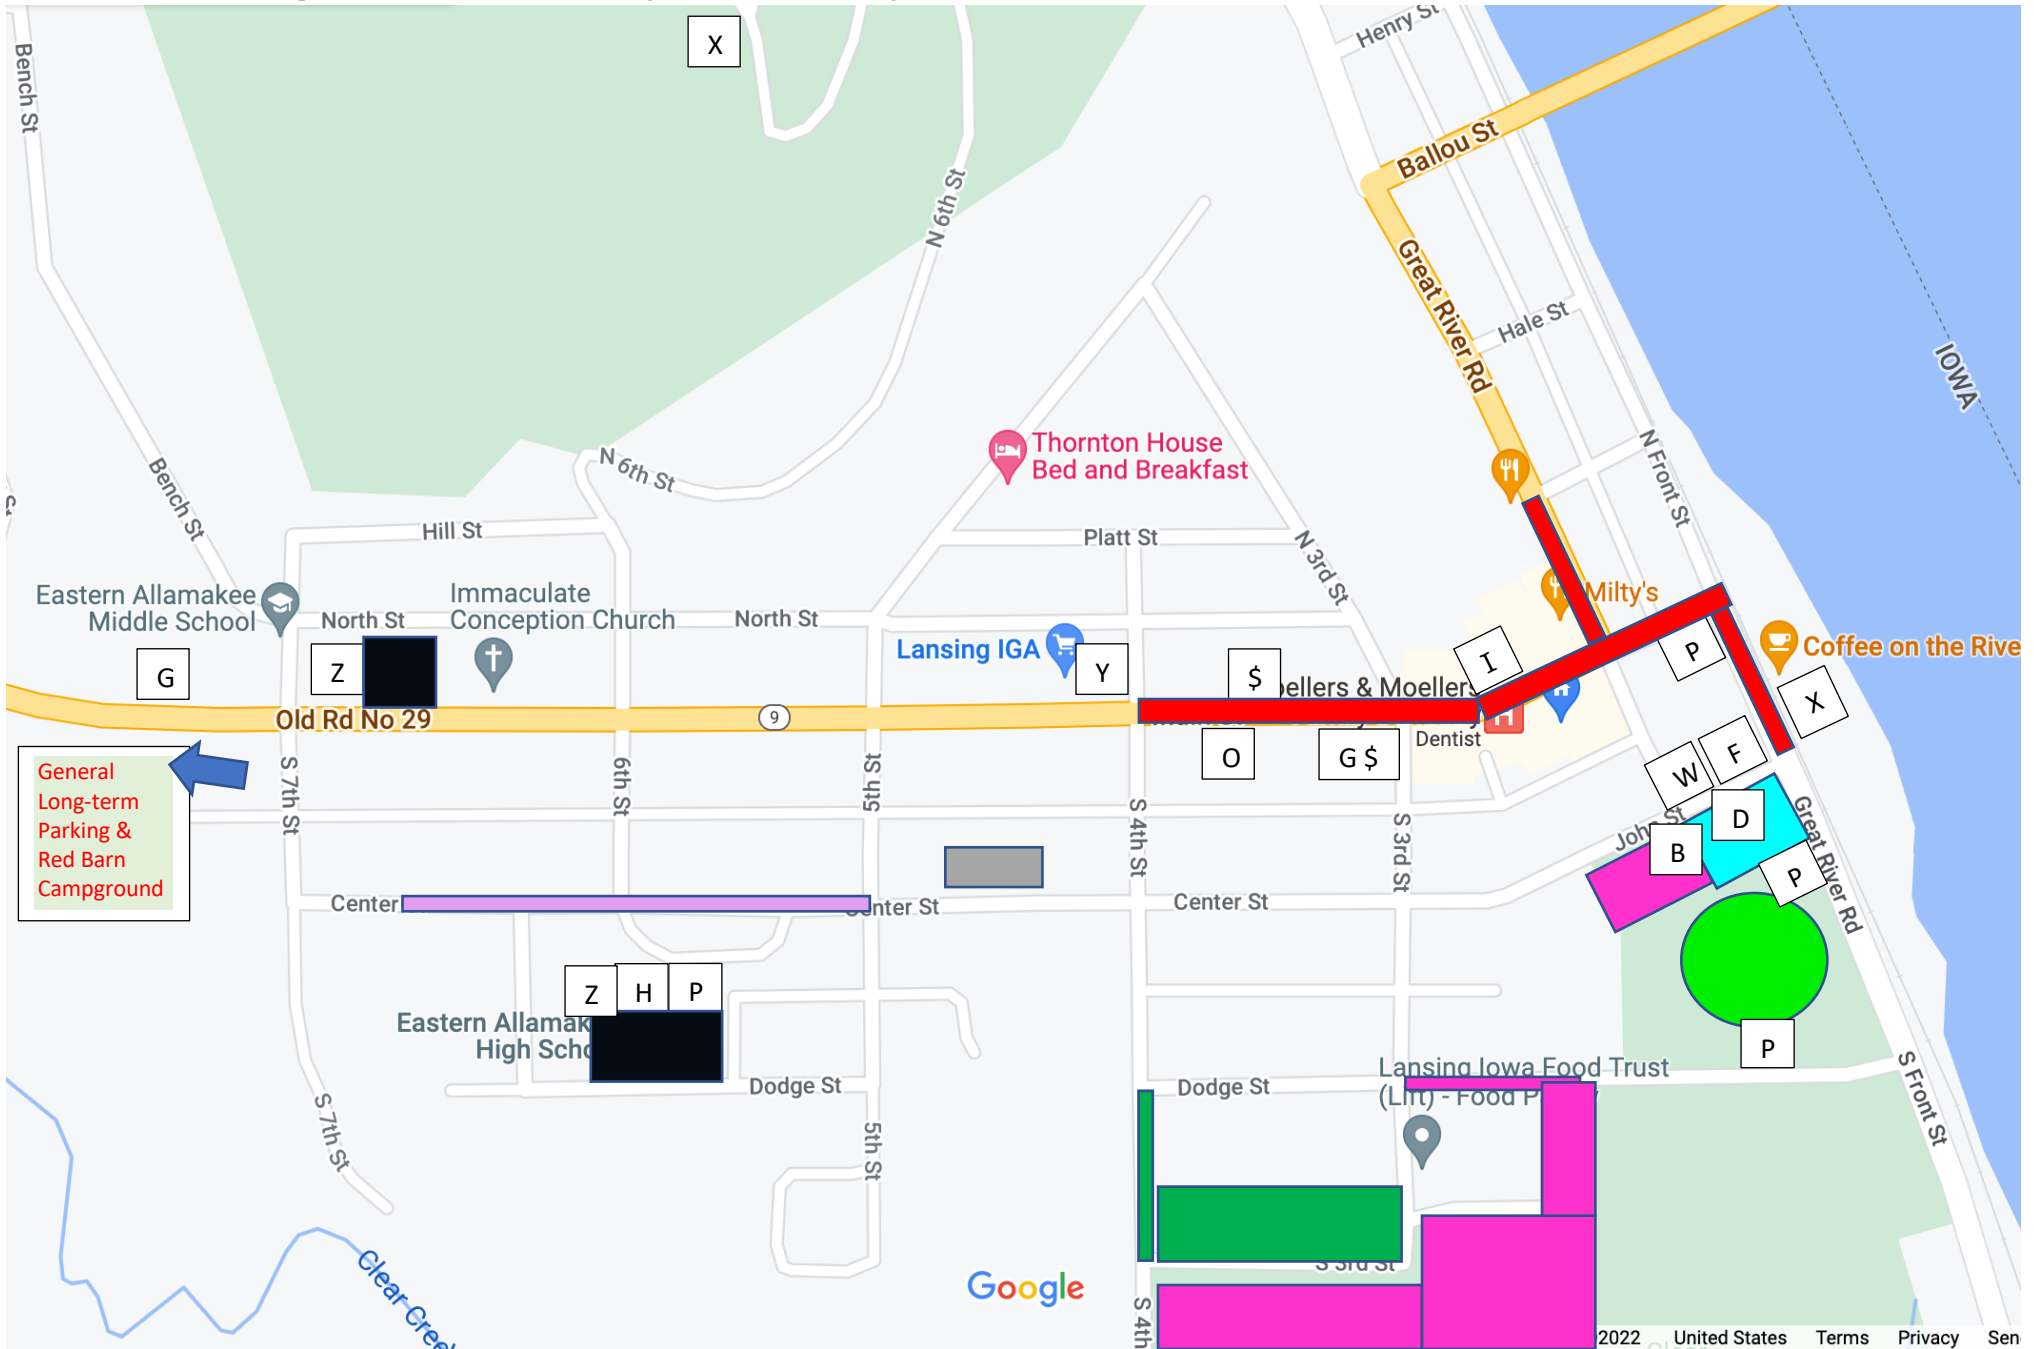

Lansing RAGBRAI – July 22-23 Map

General
Long-term
Parking &
Red Barn
Campground

Google

Key

- Public Camping

- VIP Parking

- Public Housing

- Downtown: Restaurants, Bars, & Shops

- Information Center and Lansing Merchandise

- Public Bathrooms

- Public Showers

- Food Box Pick-Up

- ATM

- Fire Station

- Gas Station

- Police Station

- Post Office

CHARTER Locations:

- Pork Bellies

- ARGO

- Brancel Charters

- Out of Staters

- Shuttle Stop

- Local Attraction

- Grocery Store

- Storm Shelter

- Long term General Parking Lot

- Red Barn Campground and Restaurant

- Shuttle Stop