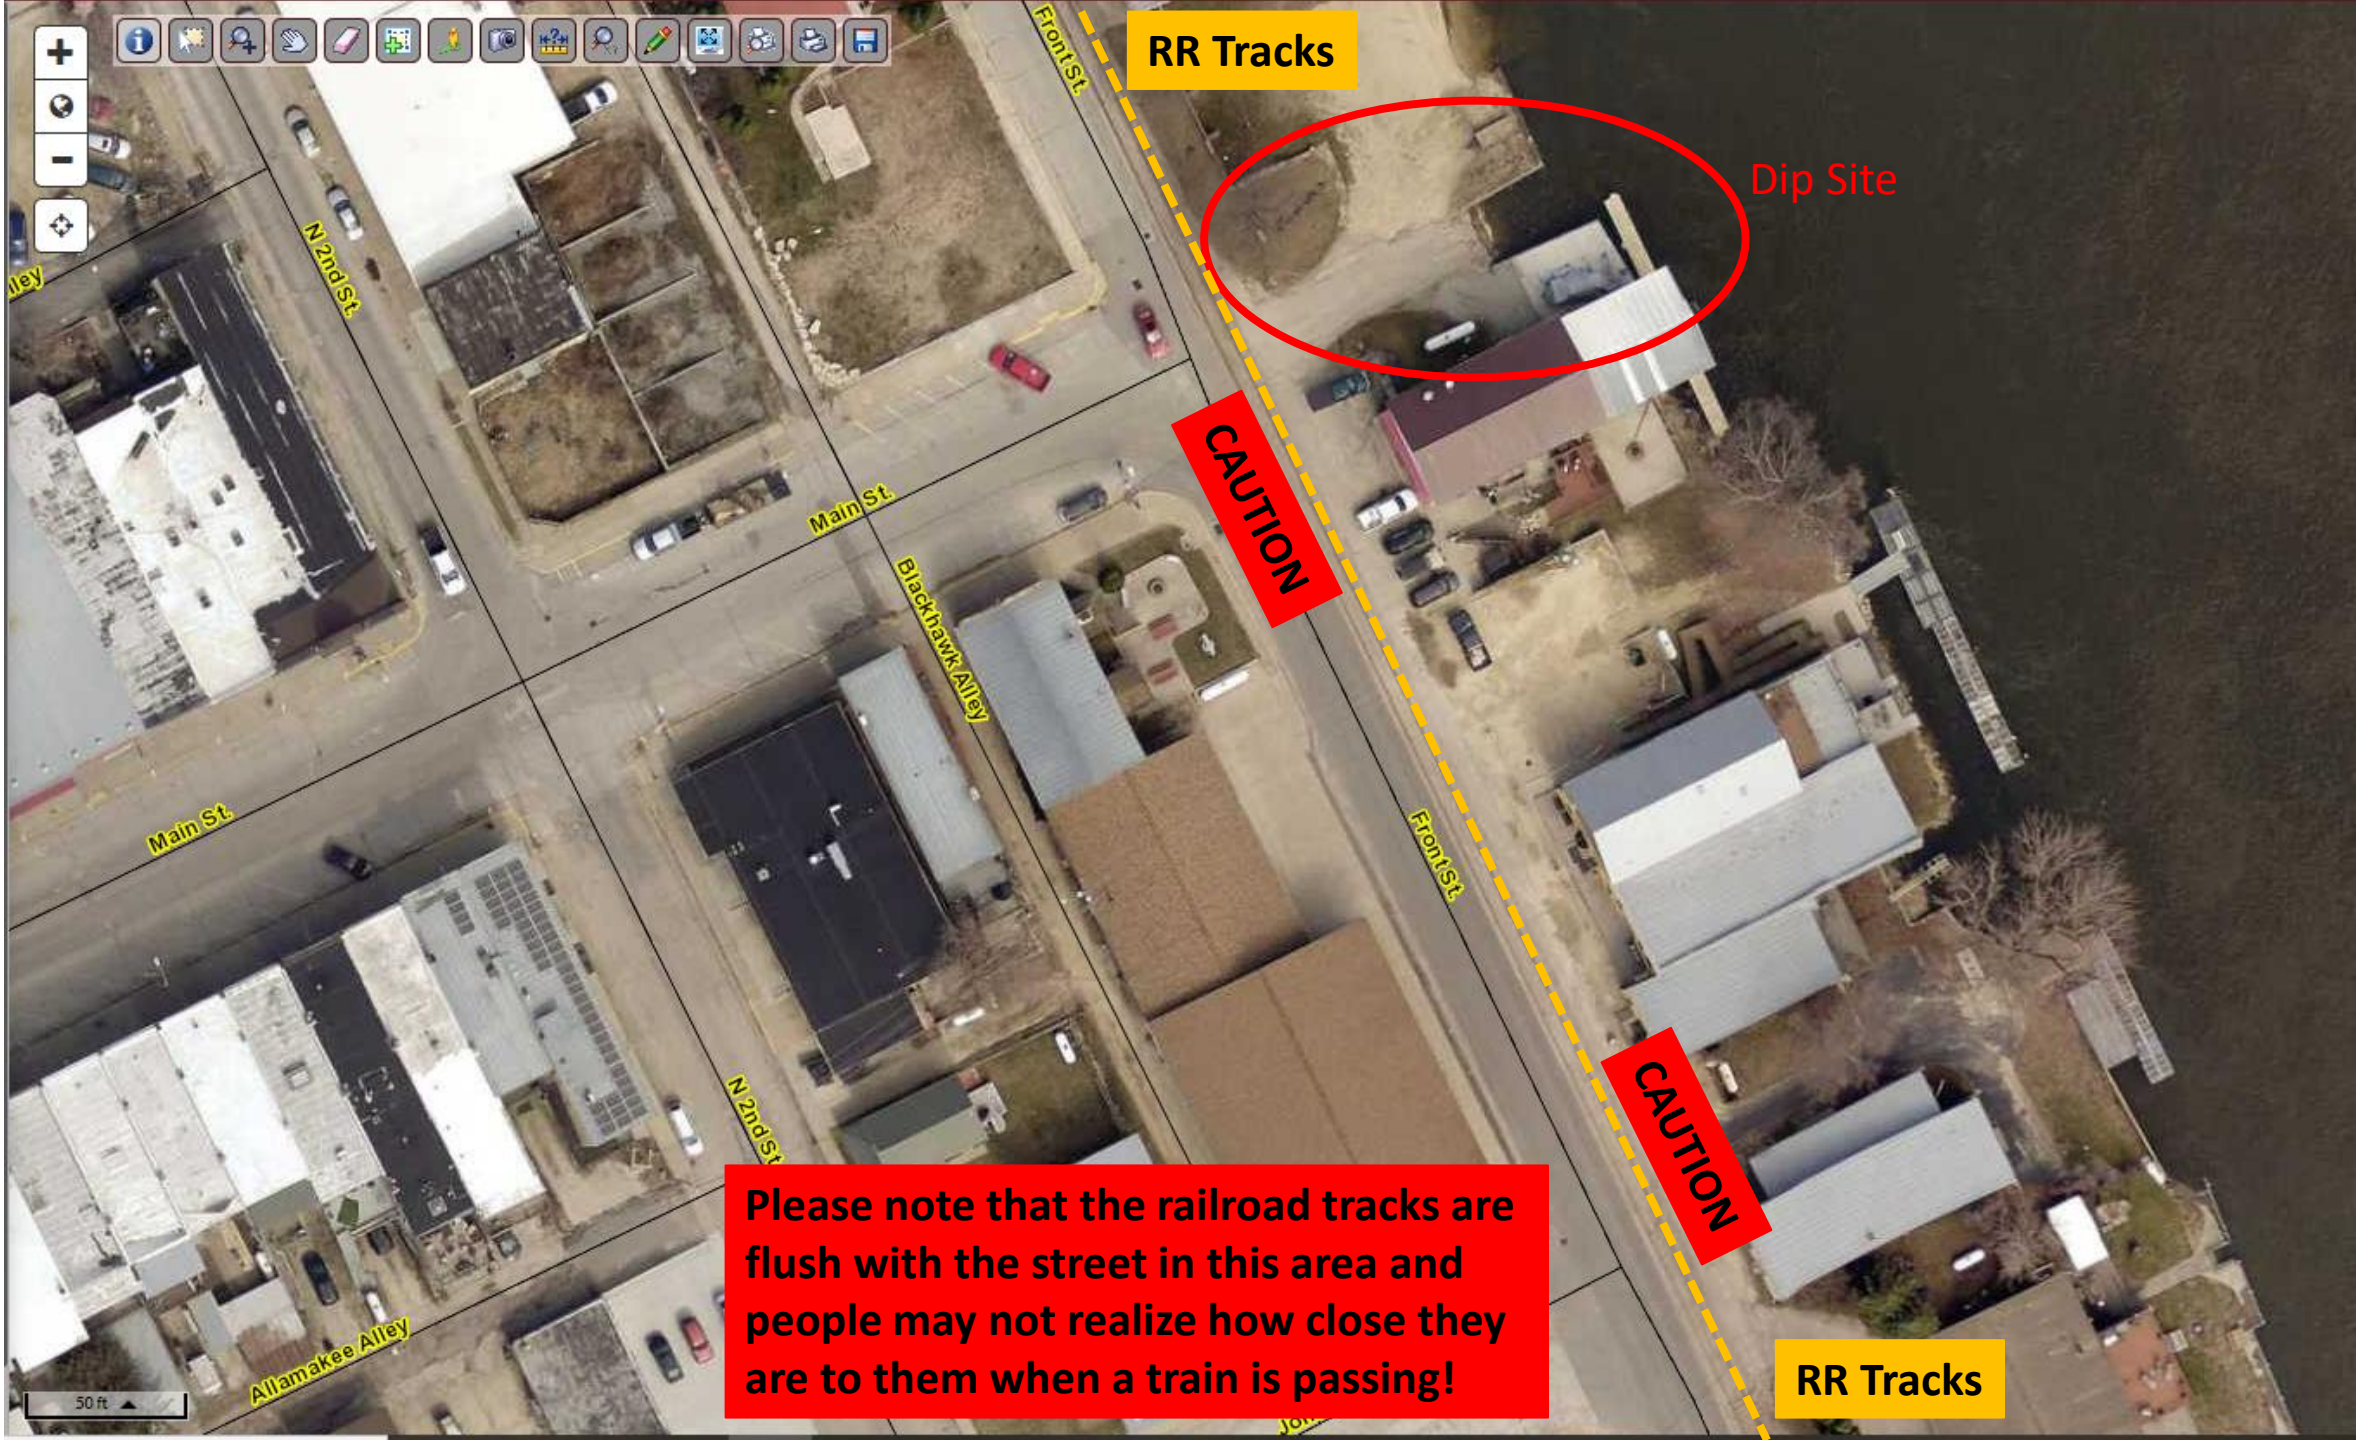

Railroad Information

The City of Lansing has an active railroad that runs parallel with the Mississippi River south and north in orientation through the community.

The tracks run along the Great River Rd/X52 and Front Street as you come into Lansing and stay along the river the entire way as seen on this map.

Please see the second page for closer view of the tracks near the dip site.

Currently, a representative from the Canadian Pacific Railroad will be assisting Lansing RAGBRAI at the dip site.

RR Tracks

Dip Site

CAUTION

CAUTION

RR Tracks

Please note that the railroad tracks are flush with the street in this area and people may not realize how close they are to them when a train is passing!

50 ft